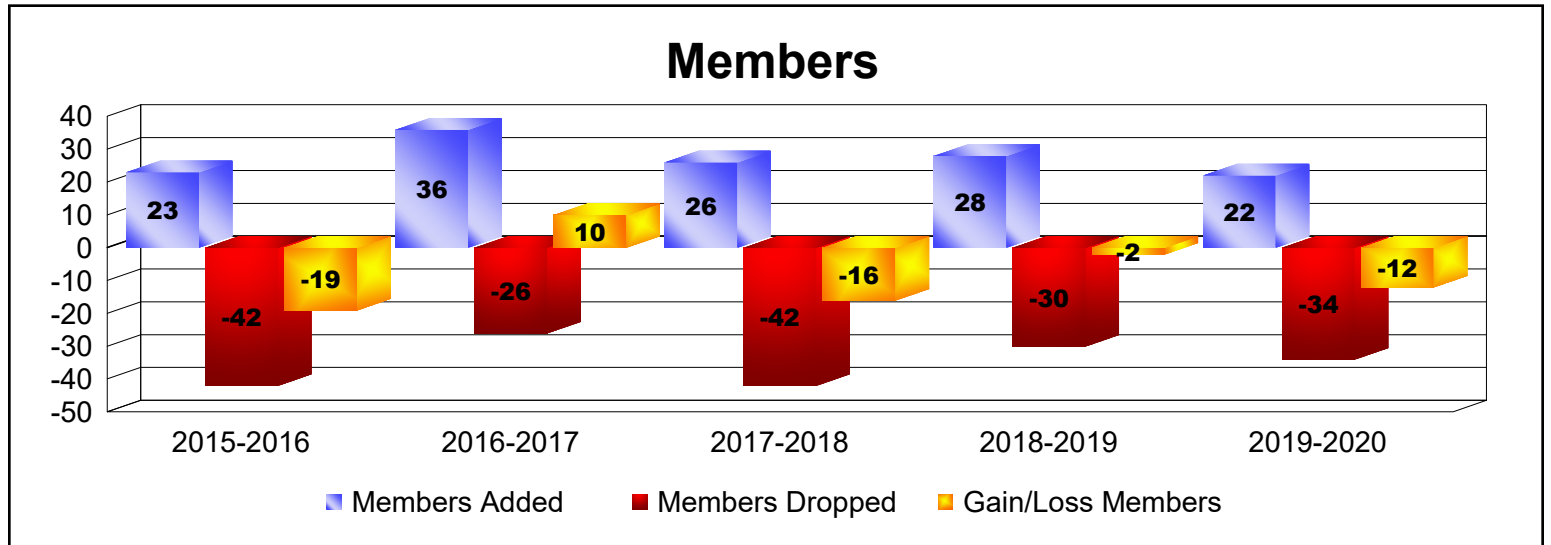

Year	New Clubs	Dropped Clubs	Gain/Loss Clubs	New Members	Charter Members	Reinstate Members	Transfer Members	Total Member Added	Total Members Dropped	Gain/Loss Members
2015-2016	0	-1	-1	22	0	0	1	23	-42	-19
2016-2017	0	0	0	30	0	1	5	36	-26	10
2017-2018	0	0	0	26	0	0	0	26	-42	-16
2018-2019	0	0	0	25	0	0	3	28	-30	-2
2019-2020	0	0	0	17	0	1	4	22	-34	-12
Average	0	0	0	24	0	0	3	27	-35	-8

Year	New Clubs	Dropped Clubs	Gain/ Loss Clubs	New Members	Charter Members	Reinstate Members	Transfer Members	Total Member Added	Total Members Dropped	Gain/ Loss Members
2015-2016	0	-1	-1	85	1	12	2	100	-125	-25
2016-2017	0	0	0	104	0	2	2	108	-95	13
2017-2018	2	-1	1	72	52	3	3	130	-158	-28
2018-2019	1	-2	-1	64	29	10	9	112	-154	-42
2019-2020	0	-1	-1	49	1	6	3	59	-127	-68
Average	1	-1	0	75	17	7	4	102	-132	-30