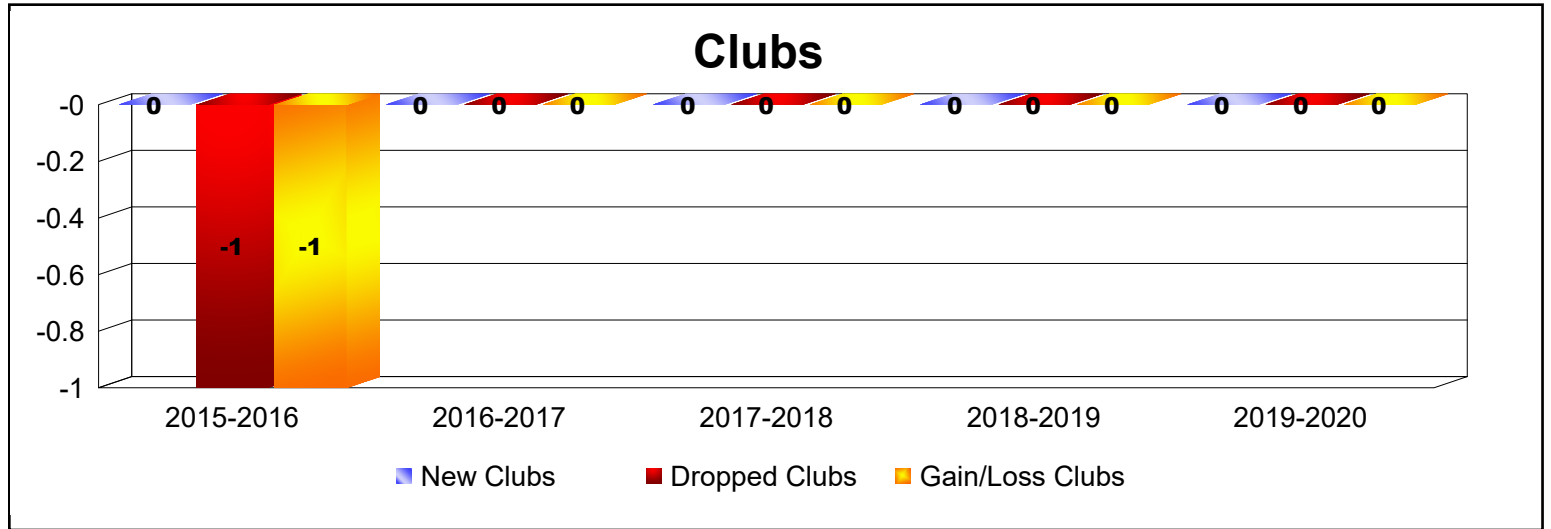

Year	New Clubs	Dropped Clubs	Gain/Loss Clubs	New Members	Charter Members	Reinstate Members	Transfer Members	Total Member Added	Total Members Dropped	Gain/Loss Members
2015-2016	0	-1	-1	22	0	0	1	23	-42	-19
2016-2017	0	0	0	30	0	1	5	36	-26	10
2017-2018	0	0	0	26	0	0	0	26	-42	-16
2018-2019	0	0	0	25	0	0	3	28	-30	-2
2019-2020	0	0	0	17	0	1	4	22	-34	-12
Average	0	0	0	24	0	0	3	27	-35	-8

Year	New Clubs	Dropped Clubs	Gain/ Loss Clubs	New Members	Charter Members	Reinstate Members	Transfer Members	Total Member Added	Total Members Dropped	Gain/ Loss Members
2015-2016	0	-1	-1	85	1	12	2	100	-125	-25
2016-2017	0	0	0	104	0	2	2	108	-95	13
2017-2018	2	-1	1	72	52	3	3	130	-158	-28
2018-2019	1	-2	-1	64	29	10	9	112	-154	-42
2019-2020	0	-1	-1	49	1	6	3	59	-127	-68
Average	1	-1	0	75	17	7	4	102	-132	-30