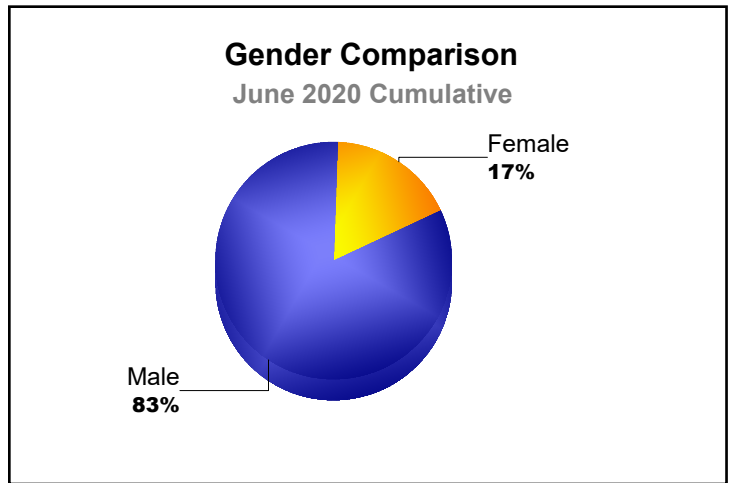

Year	New Clubs	Dropped Clubs	Gain/Loss Clubs	New Members	Charter Members	Reinstate Members	Transfer Members	Total Member Added	Total Members Dropped	Gain/Loss Members
2015-2016	0	-1	-1	22	0	0	1	23	-42	-19
2016-2017	0	0	0	30	0	1	5	36	-26	10
2017-2018	0	0	0	26	0	0	0	26	-42	-16
2018-2019	0	0	0	25	0	0	3	28	-30	-2
2019-2020	0	0	0	17	0	1	4	22	-34	-12
Average	0	0	0	24	0	0	3	27	-35	-8