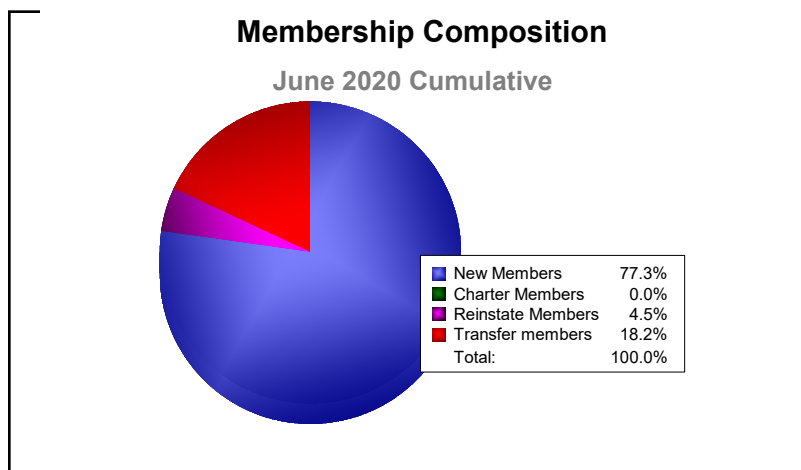

Year	New Clubs	Dropped Clubs	Gain/Loss Clubs	New Members	Charter Members	Reinstate Members	Transfer Members	Total Member Added	Total Members Dropped	Gain/Loss Members
2015-2016	0	-1	-1	22	0	0	1	23	-42	-19
2016-2017	0	0	0	30	0	1	5	36	-26	10
2017-2018	0	0	0	26	0	0	0	26	-42	-16
2018-2019	0	0	0	25	0	0	3	28	-30	-2
2019-2020	0	0	0	17	0	1	4	22	-34	-12
Average	0	0	0	24	0	0	3	27	-35	-8

Year	New Clubs	Dropped Clubs	Gain/ Loss Clubs	New Members	Charter Members	Reinstate Members	Transfer Members	Total Member Added	Total Members Dropped	Gain/ Loss Members
2015-2016	0	-1	-1	85	1	12	2	100	-125	-25
2016-2017	0	0	0	104	0	2	2	108	-95	13
2017-2018	2	-1	1	72	52	3	3	130	-158	-28
2018-2019	1	-2	-1	64	29	10	9	112	-154	-42
2019-2020	0	-1	-1	49	1	6	3	59	-127	-68
Average	1	-1	0	75	17	7	4	102	-132	-30